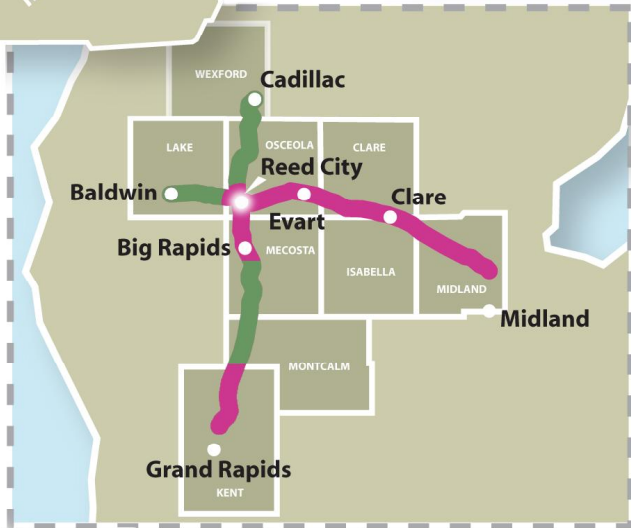

Reed City Crossroads

Rails-to-Trails

www.ReedCityCrossroads.com

Pere Marquette Trail

REED CITY DEPOT
Phone 231.832.5431