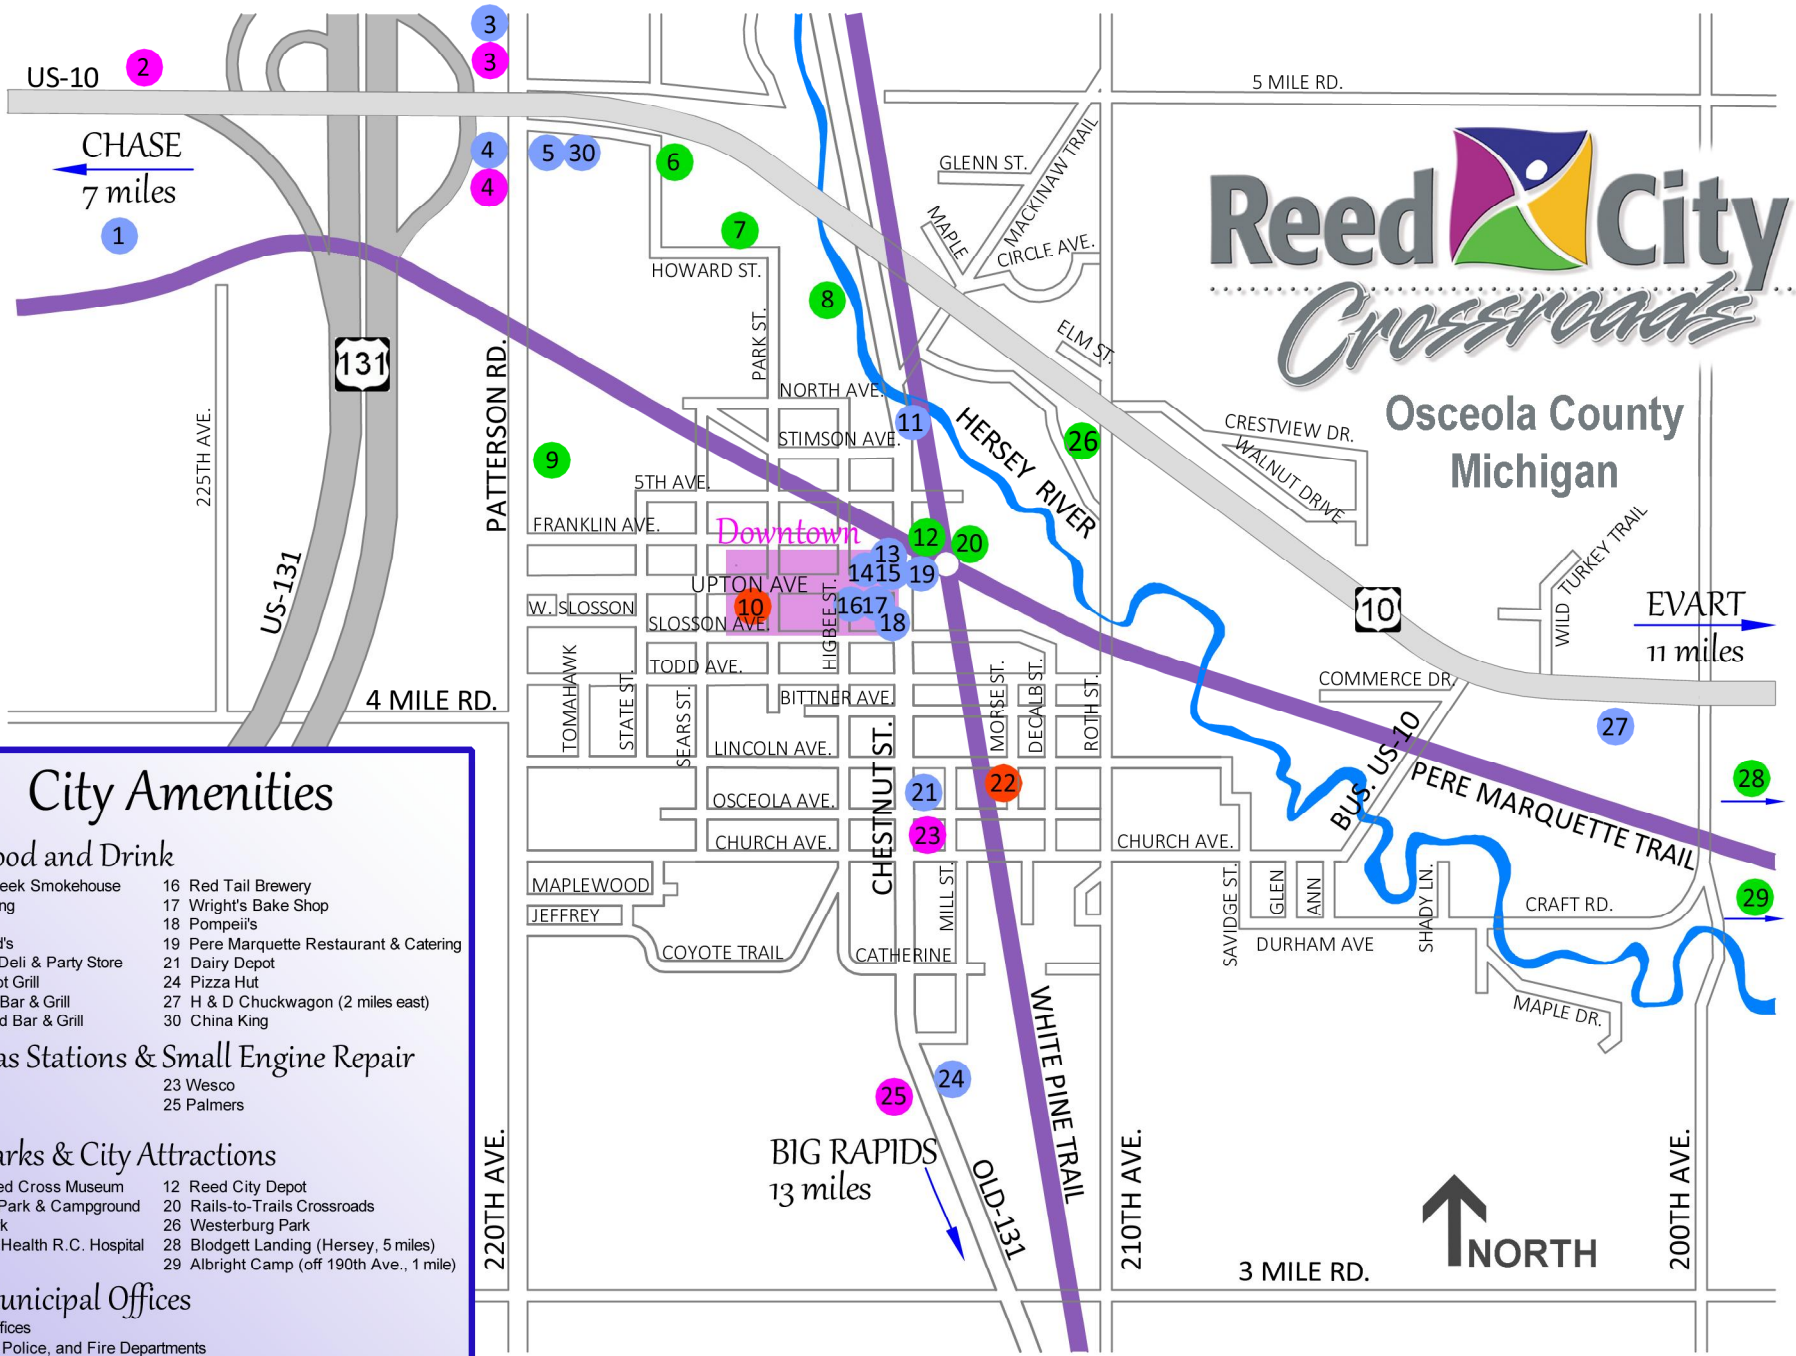

Reed City

Crossroads

Osceola County
Michigan

City Amenities

Food and Drink

- 1 Chase Creek Smokehouse
- 3 Burger King
- 4 Subway
- 5 McDonald's
- 11 Shaker's Deli & Party Store
- 13 Seven Slot Grill
- 14 Brother's Bar & Grill
- 15 Buckboard Bar & Grill
- 16 Red Tail Brewery
- 17 Wright's Bake Shop
- 18 Pompei's
- 19 Pere Marquette Restaurant & Catering
- 21 Dairy Depot
- 24 Pizza Hut
- 27 H & D Chuckwagon (2 miles east)
- 30 China King

Gas Stations & Small Engine Repair

- 2 BP Gas
- 3 Marathon
- 4 Wesco
- 23 Wesco
- 25 Palmers

Parks & City Attractions

- 6 Old Rugged Cross Museum
- 7 Rambadt Park & Campground
- 8 Linear Park
- 9 Spectrum Health R.C. Hospital
- 12 Reed City Depot
- 20 Rails-to-Trails Crossroads
- 26 Westerburg Park
- 28 Blodgett Landing (Hersey, 5 miles)
- 29 Albright Camp (off 190th Ave., 1 mile)

Municipal Offices

- 10 County offices
- 22 City Hall, Police, and Fire Departments

Hotels

Big Rapids: Holiday Inn, Quality Inn & Suites, Comfort Inn, Super 8 Motel
 Evart: Osceola Grand Hotel